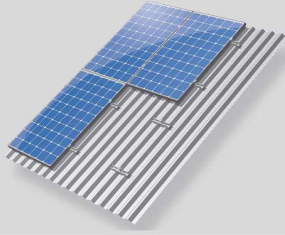

Product list

ValkPitched - Trapezoidal