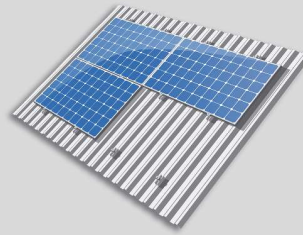

### Insert accessories

Article number	Description	Weight per unit (kg)	Standard packaging per unit	
724031	Alu mounting clamp 30mm for insert profile on trapezoidal roofs	0,068	150	
724031ZW	Alu mounting clamp 30mm for insert profile on trapezoidal roofs - black	0,068	150	