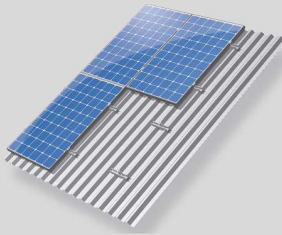

Insert accessories

Article number	Description	Weight per unit (kg)	Standard packaging per unit	
724031	Alu mounting clamp 30mm for insert profile on trapezoidal roofs	0,068	150	
724031ZW	Alu mounting clamp 30mm for insert profile on trapezoidal roofs - black	0,068	150	

Trapezoidal profile with premounted EPDM

Article number	Description	Weight per unit (kg)	Standard packaging per unit	
7269120	Alu trapezoidal profile L=120mm + EPDM	0,132	200	
7269440	Alu trapezoidal profile L=440mm c.t.c. crowns 310-350mm + EPDM	0,452	20	
7269280	Alu trapezoidal profile L=280mm c.t.c. crowns 150-190mm + EPDM	0,290	75	
7269240	Alu trapezoidal profile L=240mm c.t.c. crowns 110-150mm + EPDM	0,250	100	
7269320	Alu trapezoidal profile L=320mm c.t.c. crowns 190-230mm + EPDM	0,331	75	
7269360	Alu trapezoidal profile L=360mm c.t.c. crowns 230-270mm + EPDM	0,371	70	
7269400	Alu trapezoidal profile L=400mm c.t.c. crowns 270-310mm + EPDM	0,411	20	
7269480	Alu trapezoidal profile L=480mm c.t.c. crowns 350-390mm + EPDM	0,492	20