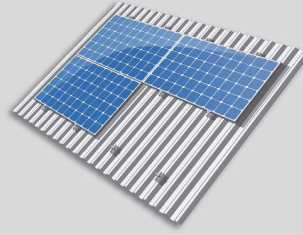

Product list

ValkPitched - Trapezoidal